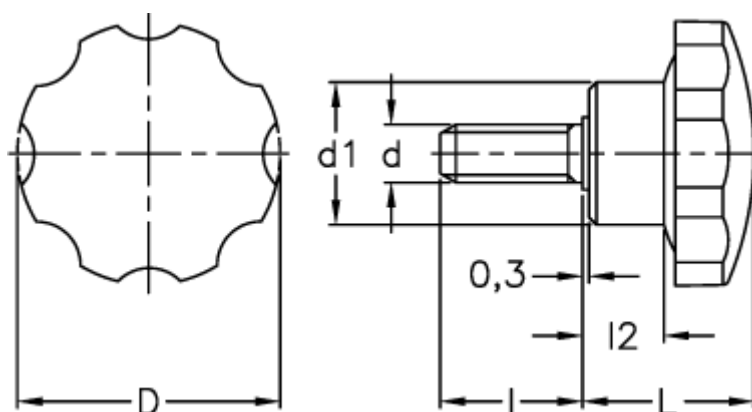

Data Sheet

Article number: 2302073163
Description: E+G Lobe knob
VH.153/35 p-M8x35

Measures

D	=	35
d1	=	19
d 6g	=	M8
l	=	35
L	=	22
l2	=	10